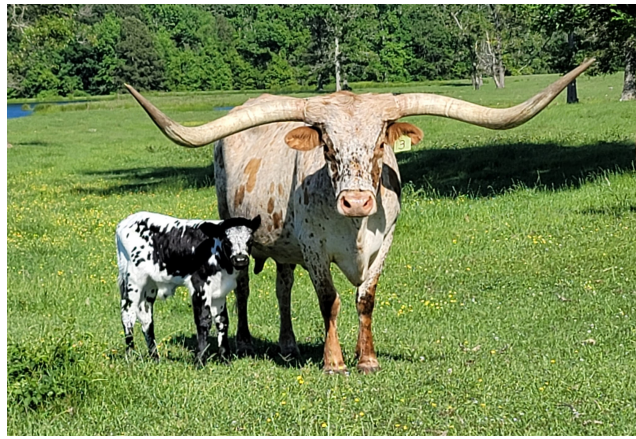

## BL DOLLY

**Date of Birth:** 10/02/2016  
**Registration 1:** CI302366  
**Breeder:** Loomis Ranch  
**Owner:** Bolen Longhorns

Courtesy of Bolen Longhorns

This is a big Bwana Chex daughter. She's a multi color beautiful lady and one very special cow. She has a DEEP body and a super sweet disposition. She can raise a good calf with that pretty, full udder. And all of her calves have great coloring!

TTT: 76.5000 on 11/11/2024

BL DOLLY

BWANA CHEX

BL WORKING SIS

DRAG IRON

BL SAFARI SUE

COWBOY UP CHEX

BL PRETTY WOMAN