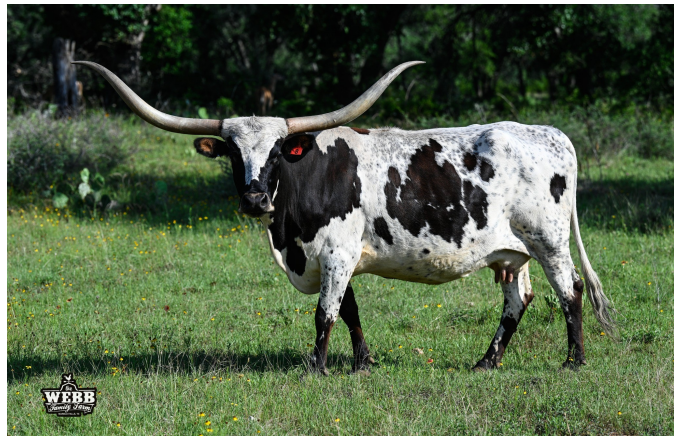

## BL ALLY

**Date of Birth:** 05/10/2015  
**Registration 1:** CI297165  
**Breeder:** BOB & PAM LOOMIS  
**Owner:** Ray Webb

Courtesy of Ray Webb

Full bodied COWBOY TUFF CHEX daughter out of ALBERTA. Stacked genetics, color, and eats cubes out of your hands. She looks BLACK AND WHITE in the pasture. She may never have massive TTT, but she is a superstar producer, check out her progeny! Longhorn legends in her pedigree include JP Rio Grande, Coach, Classic, Phenomenon, GF G-MAN, Superior, and Blue Horns!