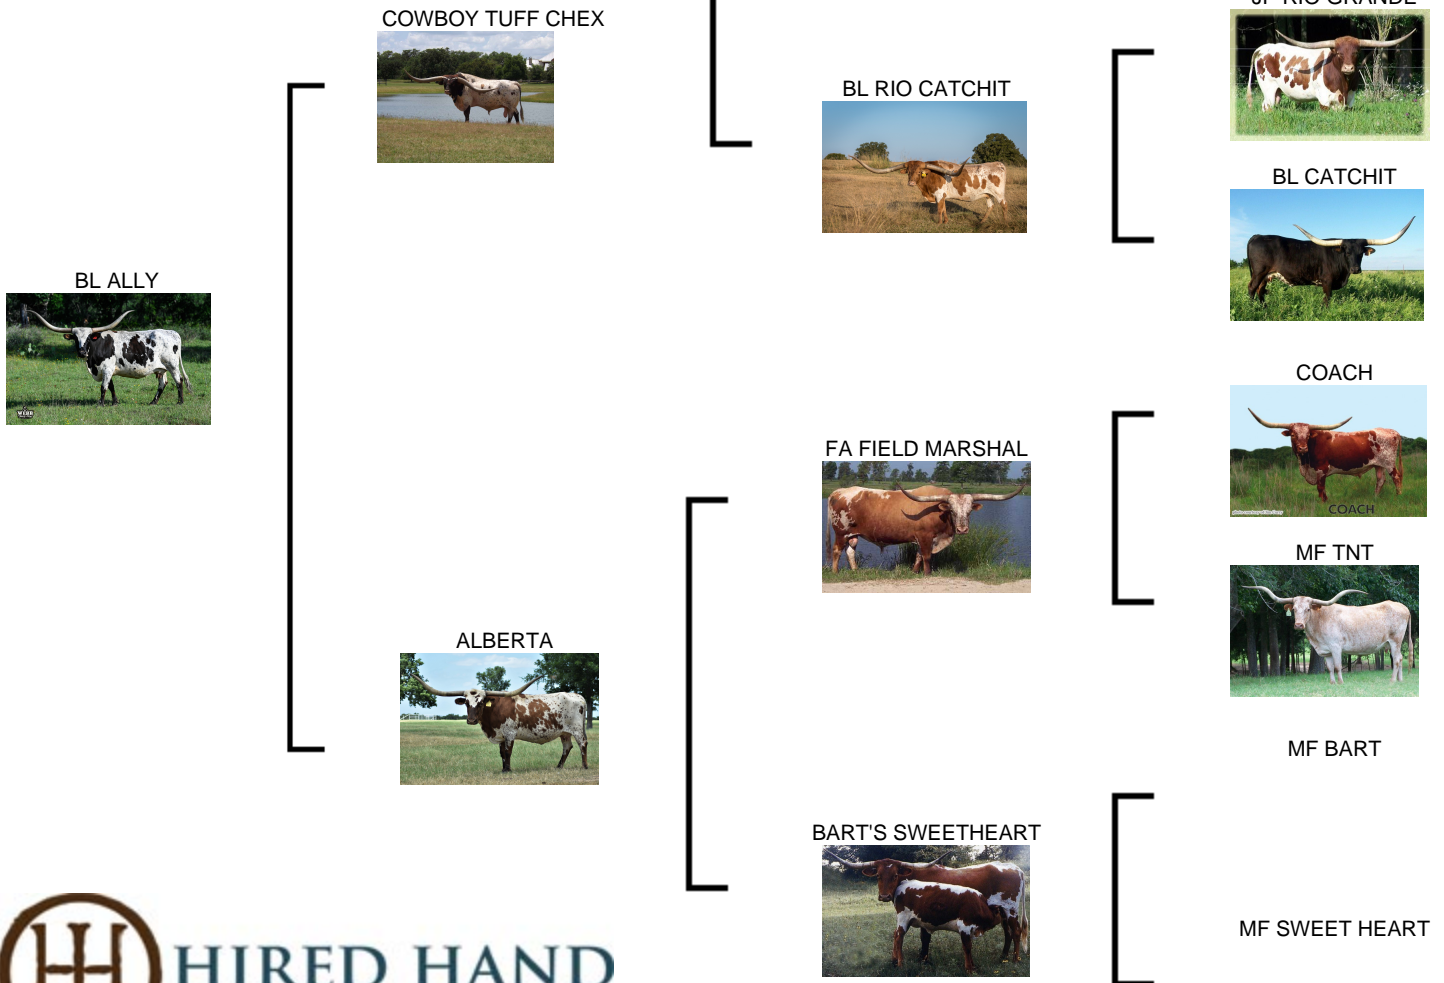

<http://www.hiredhandsoftware.com>