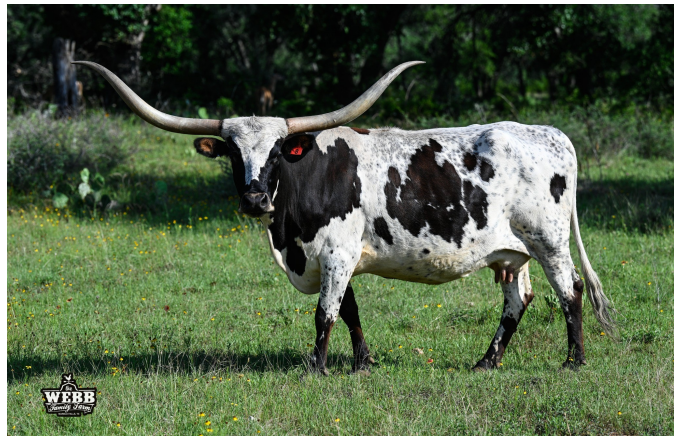

BL ALLY

Date of Birth: 05/10/2015
Registration 1: CI297165
Breeder: BOB & PAM LOOMIS
Owner: Ray Webb

Courtesy of Ray Webb

Full bodied COWBOY TUFF CHEX daughter out of ALBERTA. Stacked genetics, color, and eats cubes out of your hands. She looks BLACK AND WHITE in the pasture. She may never have massive TTT, but she is a superstar producer, check out her progeny! Longhorn legends in her pedigree include JP Rio Grande, Coach, Classic, Phenomenon, GF G-MAN, Superior, and Blue Horns!