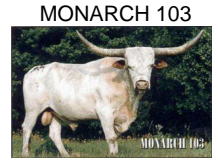

ICON OF RM

Date of Birth: 04/09/2014
Registration 1: BI91454*
Breeder: Red McCombs

Courtesy of Bull Creek Longhorns

Acquired from McCombs Ranches at their 2021 Vintage Longhorn sale, this bull represents the best of RM breeding. The partners are excited to use him on some of our elite cows.

TTT: 83.5000 on 11/04/2022

ICON OF RM

SAFARI BL CHEX

RM SWEETHEART PAT

FARLAP CHEX

NIGHT SAFARI BL833

TOUCHDOWN OF RM

REDMAC SWEETHEART

MONARCH 103

Dark Star B R3

BL NIGHT CHEX

Safari B 1677

SUPER BOWL

UNCURLED

DODE'S BLUBOY FM884

JUST SWEET TLB