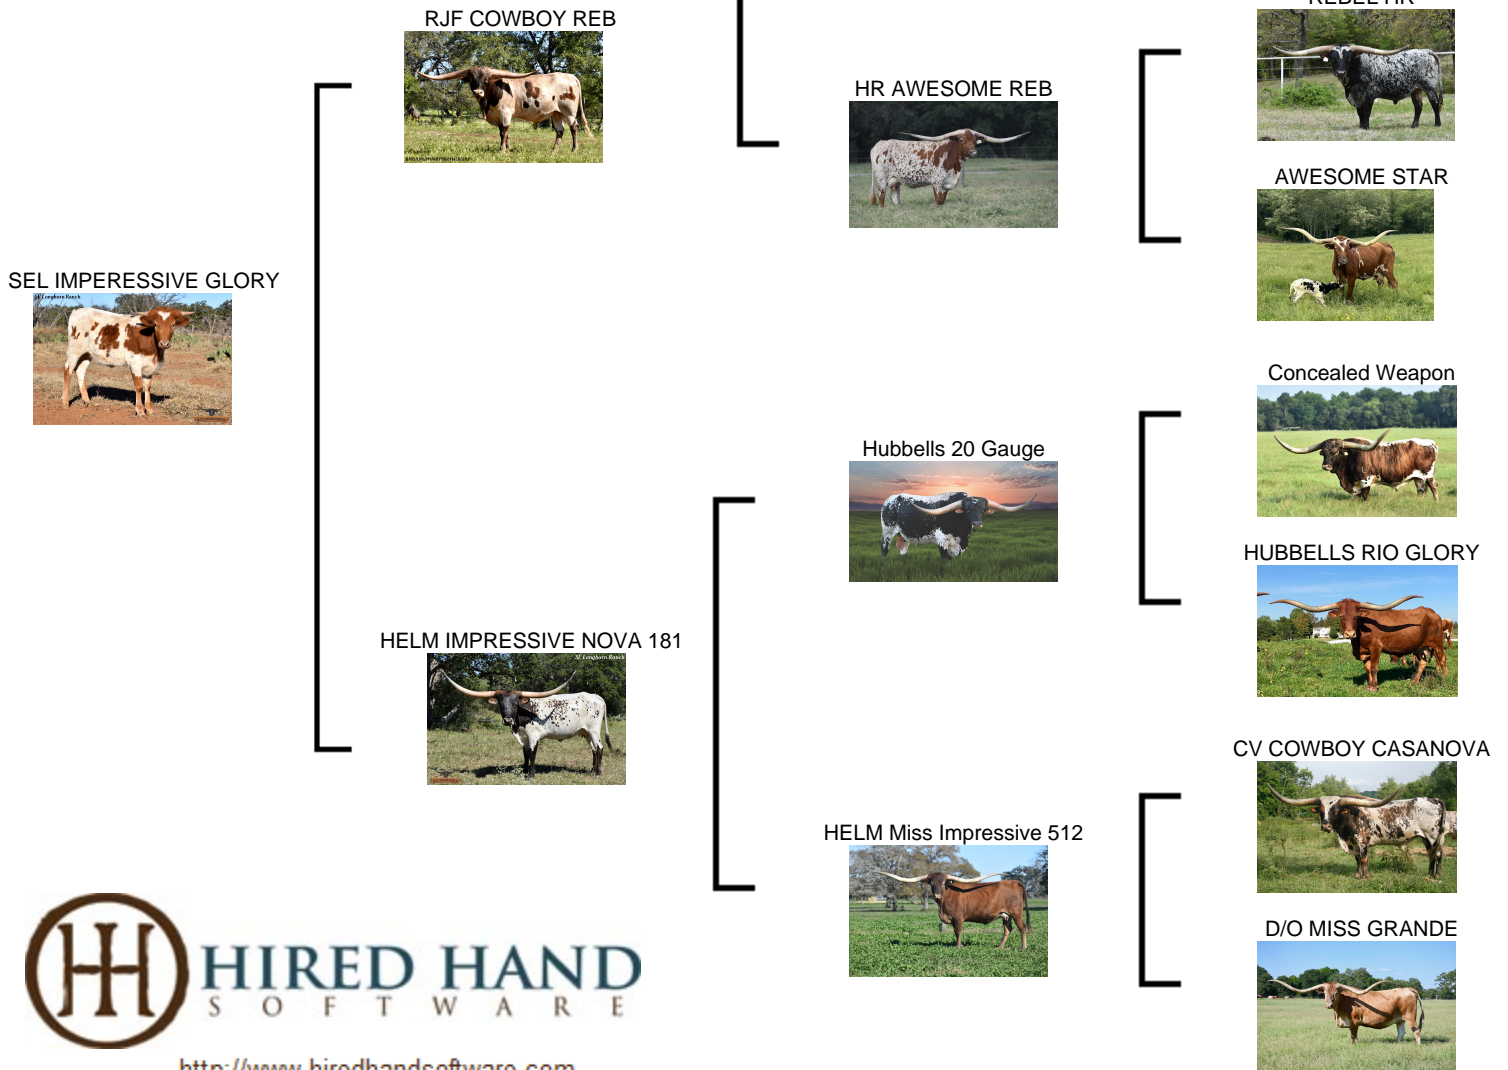

SEL IMPERESSIVE GLORY

Date of Birth: 04/14/2024
Registration 1: CI351067
Breeder: EITAN & SANDY BARHUM
Owner: EITAN & SANDY BARHUM

Courtesy of SE Longhorn Ranch/Eitan Barhum

Take a look at this precious heifer's pedigree, on the paternal side she goes to 106.75"TTT Cowboy Tuff Chex, Rebel HR, over 101"TTT BL Rio Catchit, and the \$140,000 HR Awesome Reb. On the maternal side with very strong genetics going to Hubbells 20 Gauge, Concealed Weapon, \$100,000 CV Cowboy Casanova, The \$160,000 over 100"TTT Helm Miss Impressive as a grand-dam, and the over 95"TTT D/O Miss Grande that