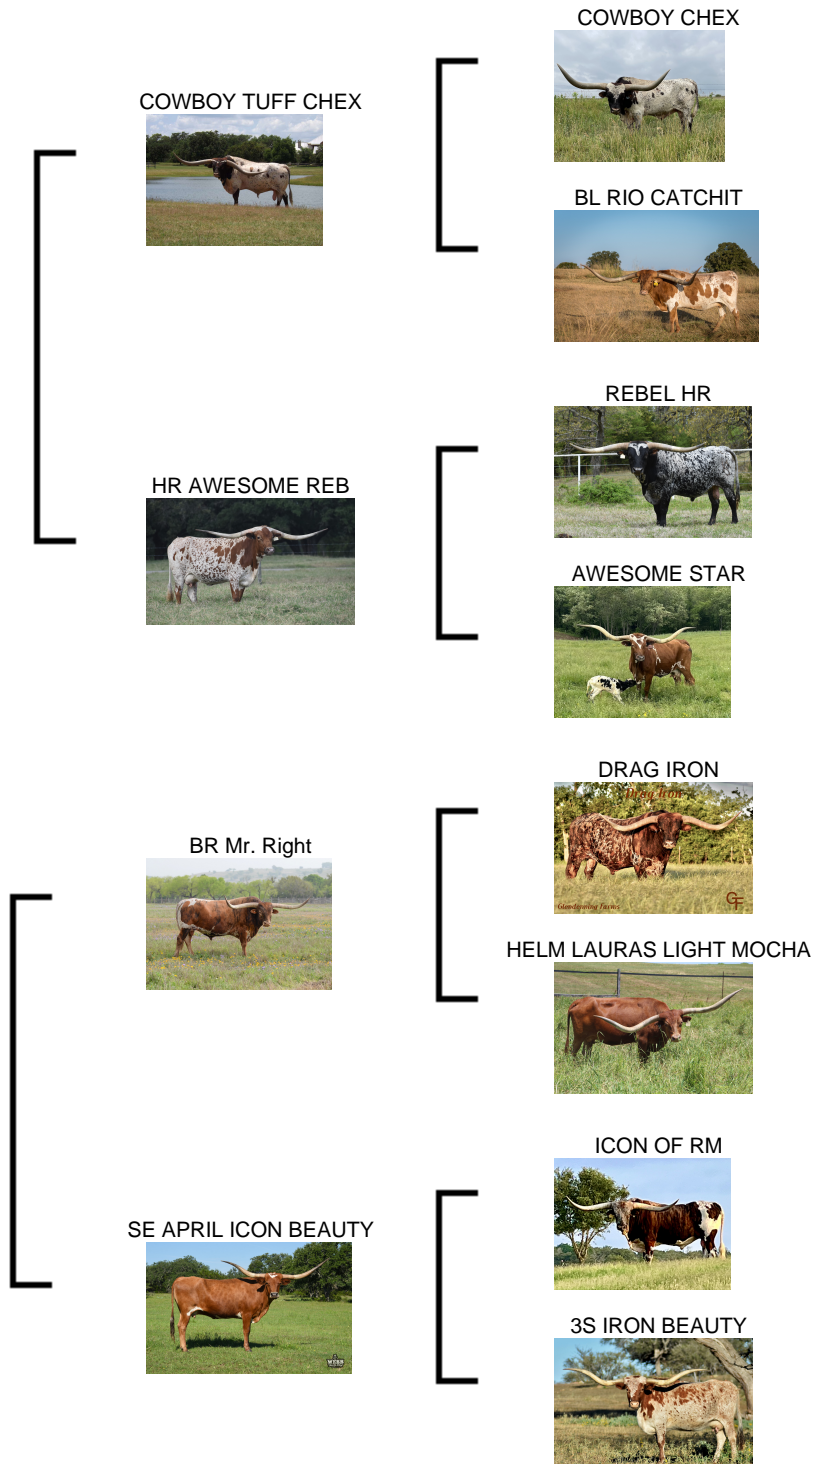

SEL LENSY REB'S BEAUTY

Date of Birth: 03/30/2024
Registration 1: CI351066
Breeder: EITAN & SANDY BARHUM
Owner: EITAN & SANDY BARHUM

Courtesy of SE Longhorn Ranch/Eitan Barhum

This heifer's body is what we want to produce on every heifer we breed, she is well made with DEEP body and PERFECT conformation, has color, and genetics to build a program around, just look at the pedigree lineup to see why we like her so much! So excited about watching her grow and have big plans for her. Love this girl!