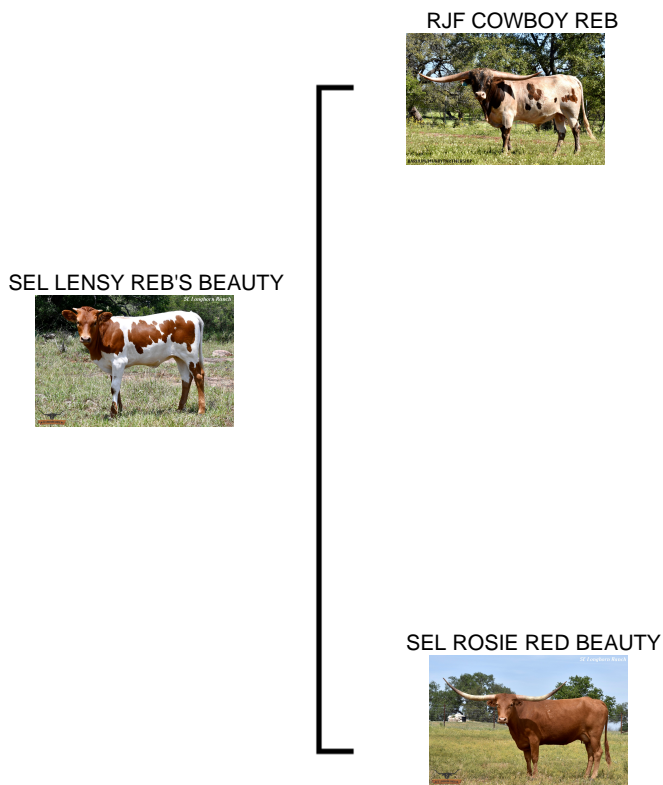

SEL LENSY REB'S BEAUTY

Date of Birth: 03/30/2024
Registration 1: Pending
Breeder: EITAN & SANDY BARHUM
Owner: EITAN & SANDY BARHUM

Courtesy of SE Longhorn Ranch/Eitan Barhum

This heifer's body is what we want to produce on every heifer we breed, she is well made with DEEP body and PERFECT conformation, has color, and genetics to build a program around, just look at the pedigree lineup to see why we like her so much! So excited about watching her grow and have big plans for her. Love this girl!