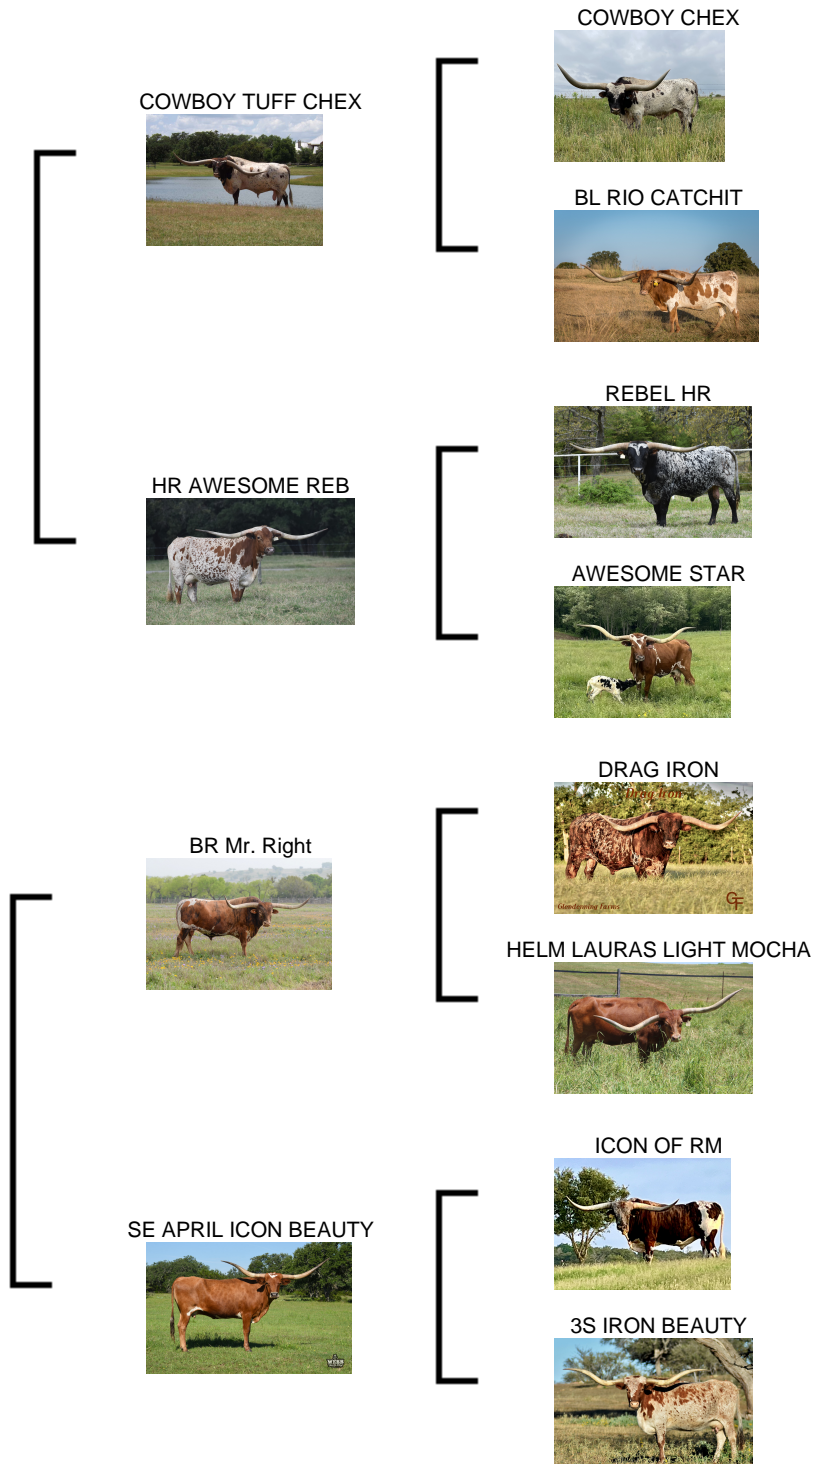

SEL LENSY REB'S BEAUTY

Date of Birth: 03/30/2024
Registration 1: Pending
Breeder: EITAN & SANDY BARHUM
Owner: EITAN & SANDY BARHUM

Courtesy of SE Longhorn Ranch/Eitan Barhum

This heifer's body is what we want to produce on every heifer we breed, she is well made with DEEP body and PERFECT conformation, has color, and genetics to build a program around, just look at the pedigree lineup to see why we like her so much! So excited about watching her grow and have big plans for her. Love this girl!