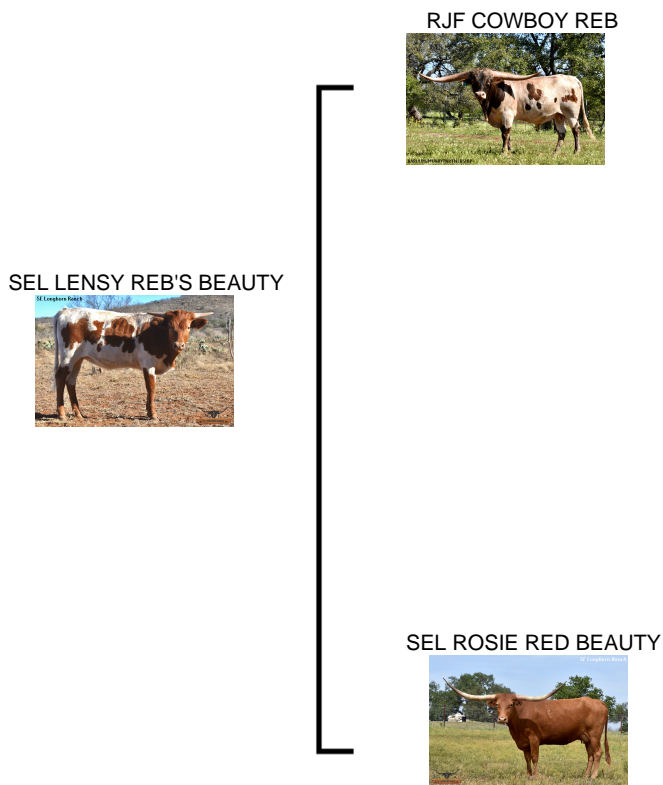

SEL LENSY REB'S BEAUTY

Date of Birth: 03/30/2024
Registration 1: CI351066
Breeder: EITAN & SANDY BARHUM
Owner: EITAN & SANDY BARHUM

Courtesy of SE Longhorn Ranch/Eitan Barhum

This heifer's body is what we want to produce on every heifer we breed, she is well made with DEEP body and PERFECT conformation, has color, and genetics to build a program around, just look at the pedigree lineup to see why we like her so much! So excited about watching her grow and have big plans for her. Love this girl!