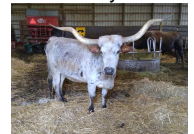

SEL POWERHOUSE

Date of Birth: 08/25/2022
Registration 1: B1105668
Breeder: EITAN & SANDY BARHUM
Owner: BARHUM/SILLER PARTNERSHIP

Courtesy of Andrea Siller

Sired by HL Top Notch and out of RJF Cocaine Cowgirl, a daughter of the \$280,000 over 99.50"TTT 2JB Cocaine Lady cow and the \$100,000 CV Cowboy Casanova. JP Rio Grande and Fielder are also on the maternal side. On the top he goes to Fifty-Fifty BCB and the over 96"TTT D/O Miss Grande to just name a few. Stacked with super genetics, has very nice conformation, color, and very calm disposition. We are excited about his future.

BANDERA CHEX

RINGALING BCB

J.R. GRAND SLAM

D/O Miss K.C. Star

COWBOY CHEX

Smoky Roan

DEL RIO CHEX

HUBBELLS FIELD OF DREAMS