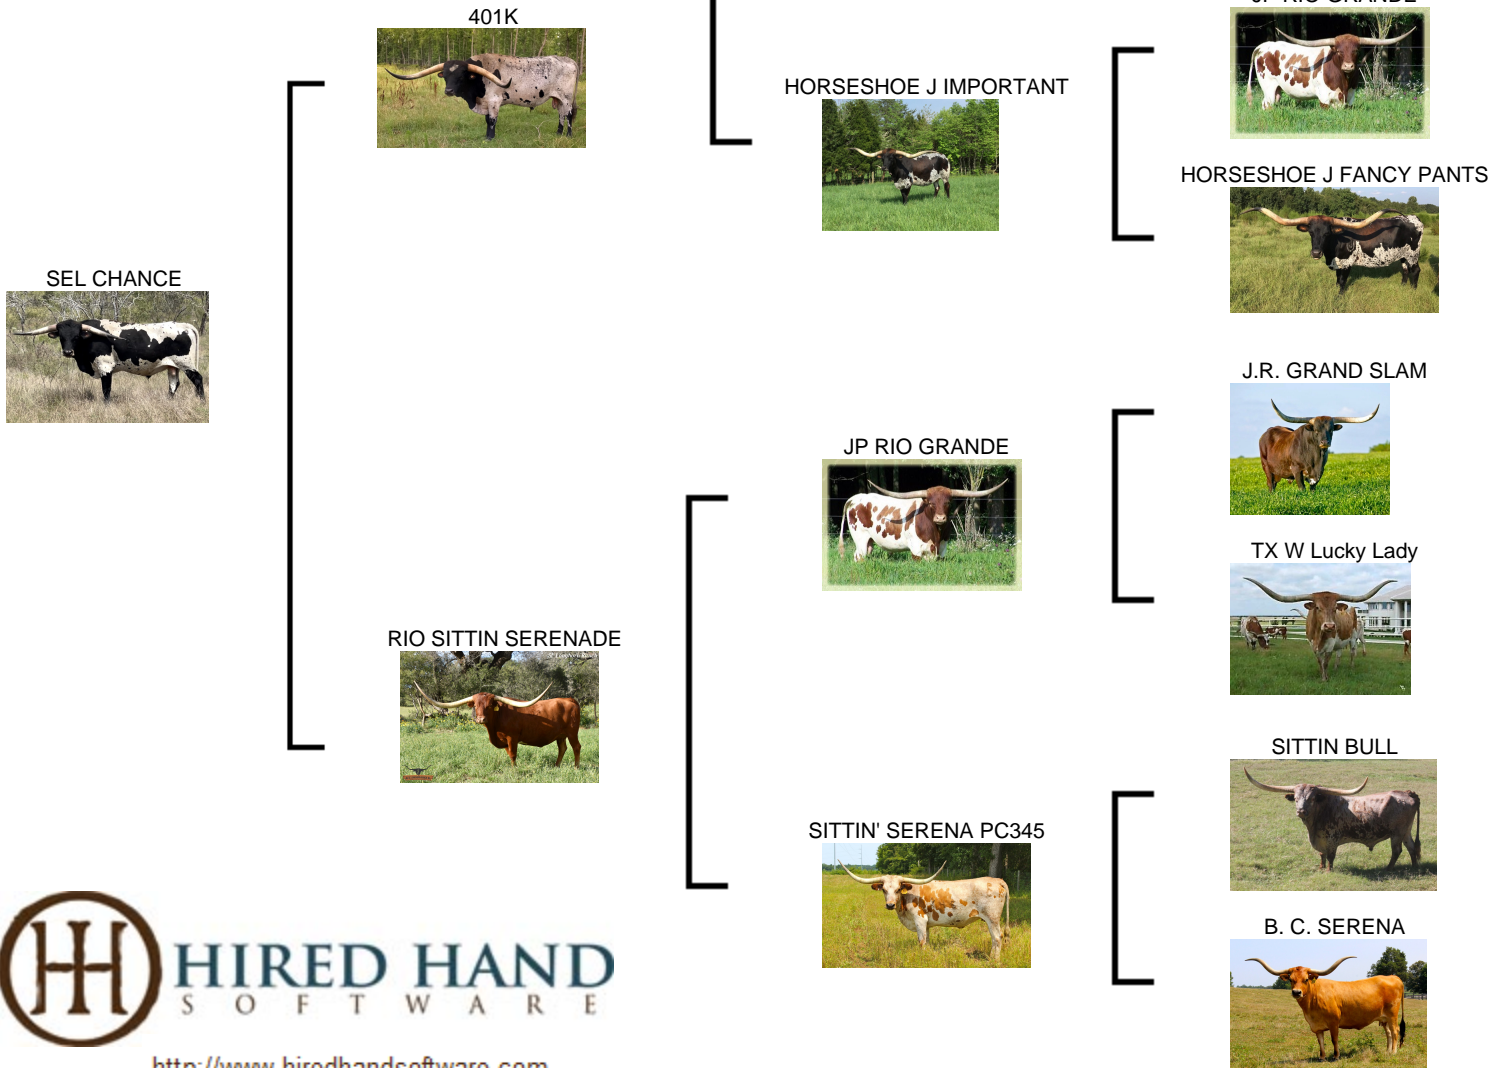

<http://www.hiredhandsoftware.com>