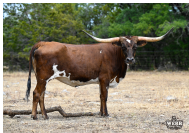

SUNRAY TUFF NOTCH

Date of Birth: 02/18/2021
Registration 1: CI331302
Breeder: EITAN & SANDY BARHUM
Owner: Ray & Andrea Webb

Courtesy of Ray Webb

TTT: 64.0000 on 07/30/2024

SUNRAY TUFF NOTCH

HL TOP NOTCH

BL ALLY