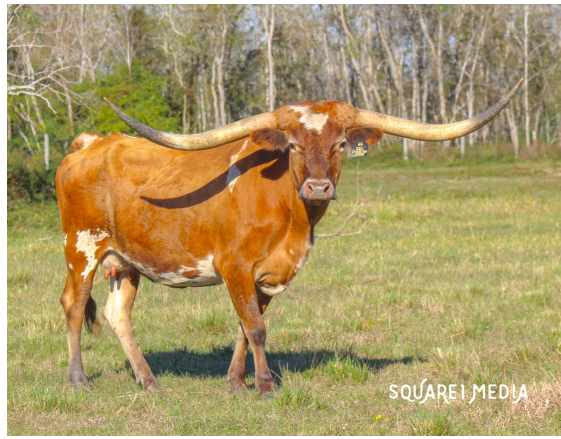

SEL BREEZE RIO NOTCH

Date of Birth: 10/19/2020
Registration 1: CI329621
Breeder: EITAN & SANDY BARHUM
Owner: Rocking D Longhorns LLC

Courtesy of Square 1 Media

Sired by HL TOP NOTCH to bring in Fifty-Fifty BCB and the 94.50" TTT D/O Miss Grande on the Paternal side. She's out of a beautiful JP Rio Grande daughter with Sittin Bull in the mix on the Maternal side. This heifer is SUPER SWEET with PERFECT disposition, built well with very good conformation, colorful, and lateral horns pointing the right direction.

TTT: 75.7500 on 03/14/2025

SEL BREEZE RIO NOTCH

HL TOP NOTCH

RIO SITTIN SERENADE

FIFTY-FIFTY BCB

D/O MISS GRANDE

JP RIO GRANDE

SITTIN' SERENA PC345