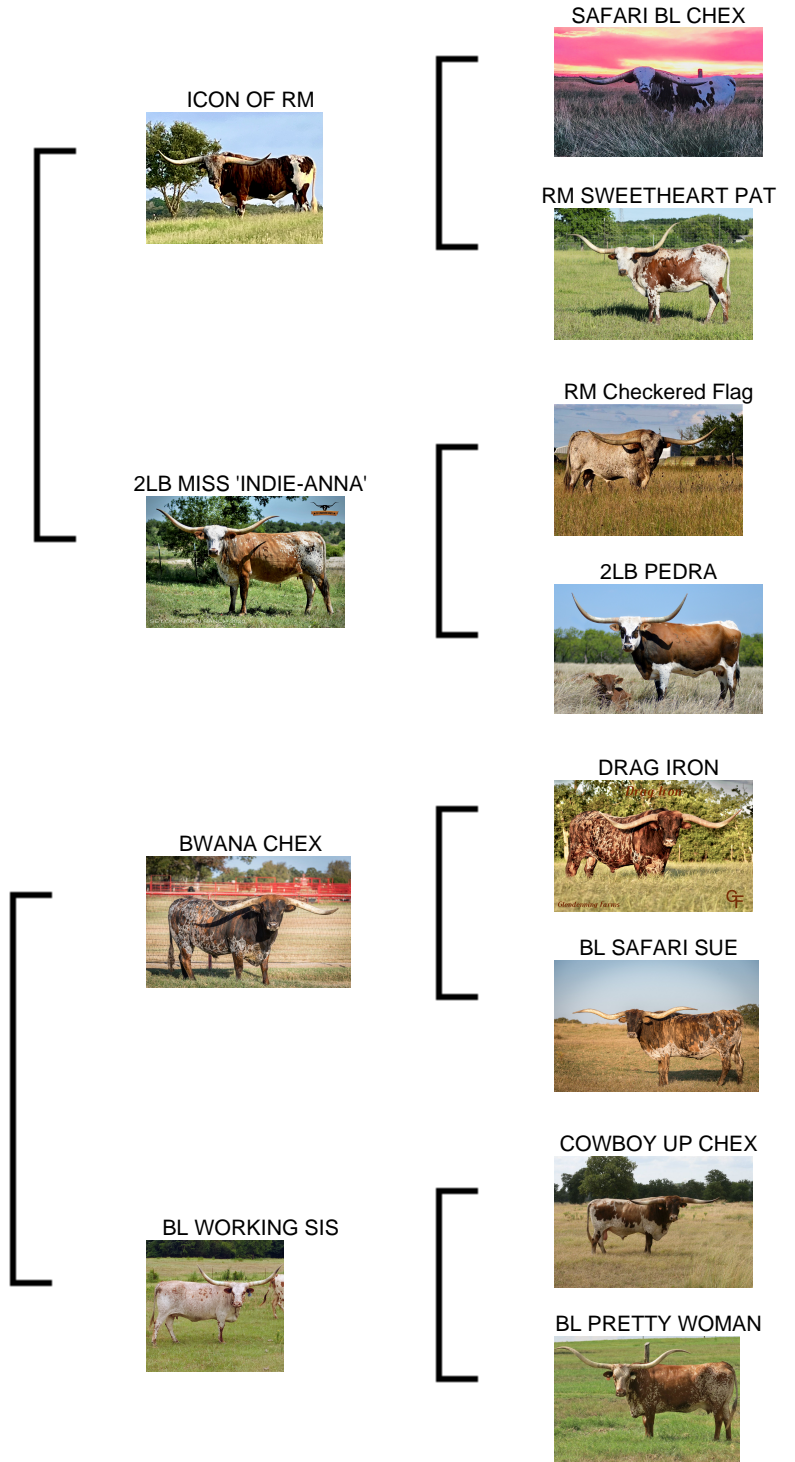

<http://www.hiredhandsoftware.com>