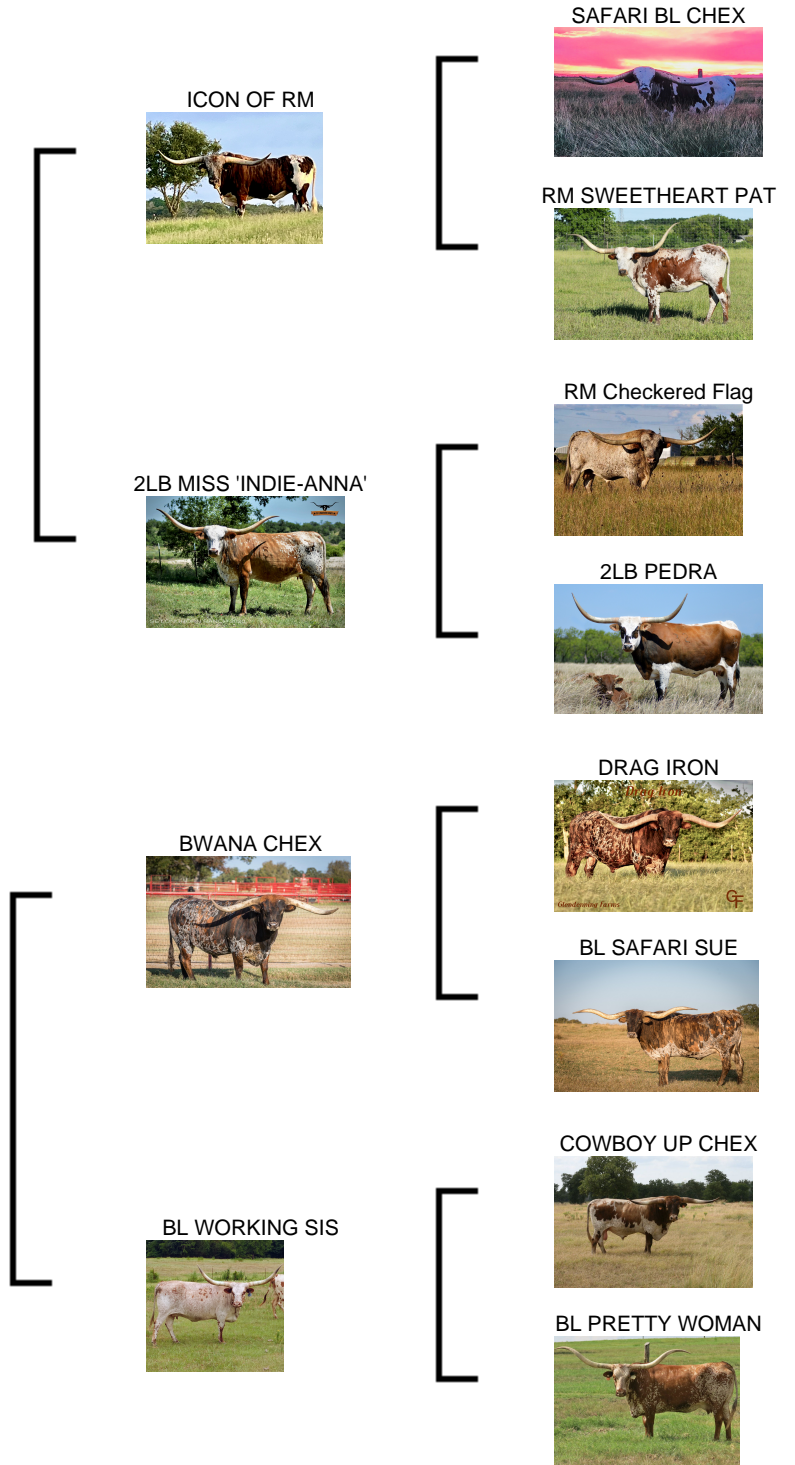

<http://www.hiredhandsoftware.com>