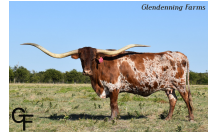

## KDK VALIANT'S RHEA

**Date of Birth:** 03/29/2020  
**Registration 1:** CI326613  
**Breeder:** KDK LONGHORNS LLC  
**Owner:** EITAN & SANDY BARHUM

Courtesy of SE Longhorn Ranch/Eitan Barhum

HER PATERNAL SISTER JUST SOLD FOR \$20,000 AT THE TEXOMA SALE. JHONE'S NEGATIVE TESTED 4/15/2024 - Rhea is a stunning brindle heifer - a color that is very desirable and hard to produce, she has a lateral horn set, extremely docile personality with the sweetest disposition, and has great conformation. Her pedigree is a combination of Loomis breeding on the bottom side and a collection of proven producers on the top side with Drag

DRAG IRON

Wind Chime BL 135

CV COWBOY CASANOVA

R II LADY IN RED

COWBOY UP CHEX

BL REATA TARI

Fox Chex

BL CHOCLATE SPRINKLES