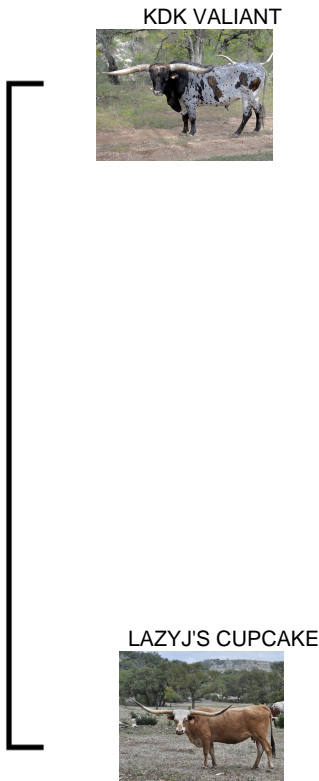

KDK VALIANT'S RHEA

Date of Birth: 03/29/2020
Registration 1: CI326613
Breeder: KDK LONGHORNS LLC
Owner: EITAN & SANDY BARHUM

Courtesy of SE Longhorn Ranch/Eitan Barhum

HER PATERNAL SISTER JUST SOLD FOR \$20,000 AT THE TEXOMA SALE. JHONE'S NEGATIVE TESTED 4/15/2024 - Rhea is a stunning brindle heifer - a color that is very desirable and hard to produce, she has a lateral horn set, extremely docile personality with the sweetest disposition, and has great conformation. Her pedigree is a combination of Loomis breeding on the bottom side and a collection of proven producers on the top side with Drag

TTT: 76.2500 on 04/19/2024

KDK VALIANT'S RHEA

KDK VALIANT

LAZY J'S CUPCAKE

RR VARGUS

DC CASANOVA'S LADY

Cowboy Tari Chex

BL Sprinkles