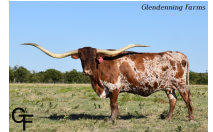

KDK VALIANT'S RHEA

Date of Birth: 03/29/2020
Registration 1: CI326613
Breeder: KDK LONGHORNS LLC
Owner: EITAN & SANDY BARHUM

Courtesy of SE Longhorn Ranch/Eitan Barhum

HER PATERNAL SISTER JUST SOLD FOR \$20,000 AT THE TEXOMA SALE. JHONE'S NEGATIVE TESTED 4/15/2024 - Rhea is a stunning brindle heifer - a color that is very desirable and hard to produce, she has a lateral horn set, extremely docile personality with the sweetest disposition, and has great conformation. Her pedigree is a combination of Loomis breeding on the bottom side and a collection of proven producers on the top side with Drag

DRAG IRON

Wind Chime BL 135

CV COWBOY CASANOVA

R II LADY IN RED

COWBOY UP CHEX

BL REATA TARI

Fox Chex

BL CHOCLATE SPRINKLES