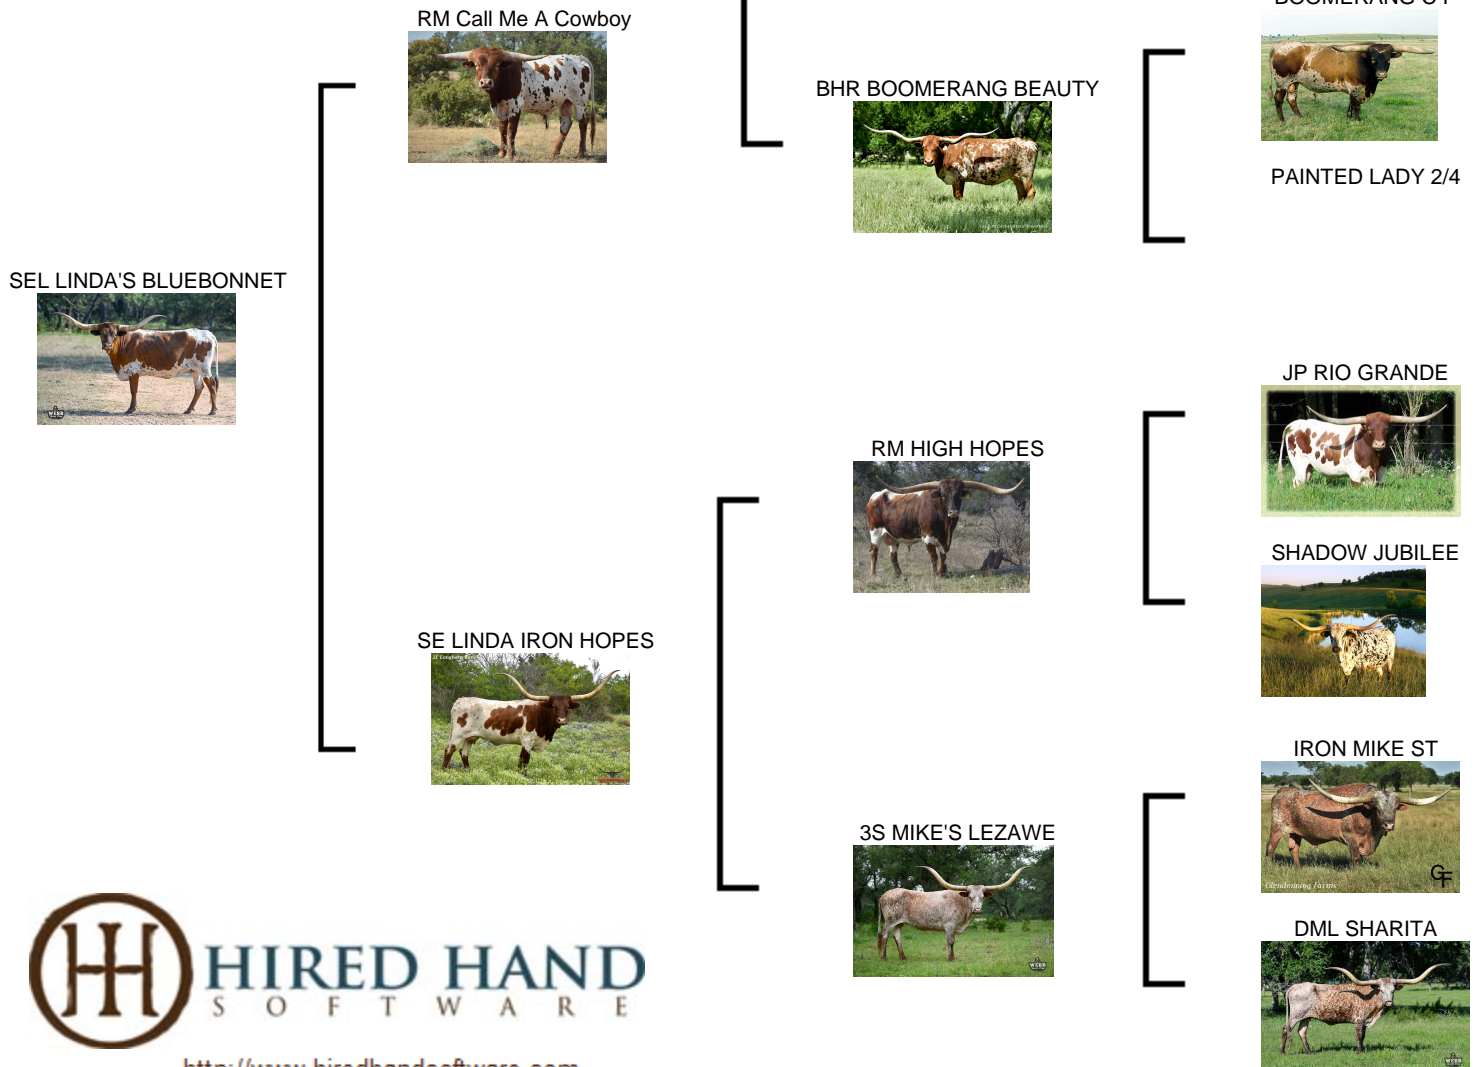

<http://www.hiredhandsoftware.com>